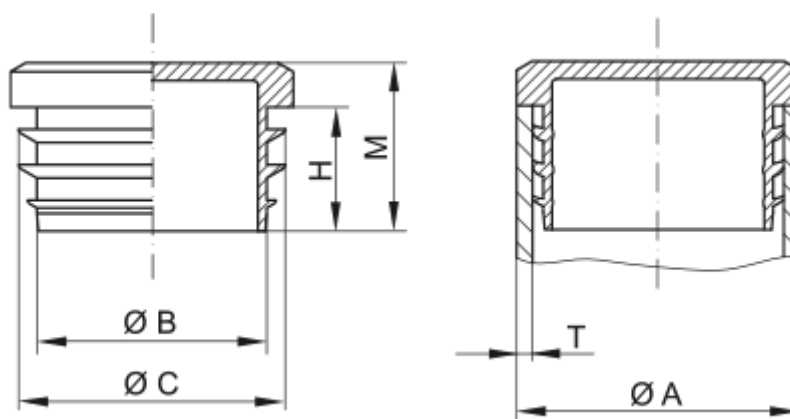

# Data Sheet

Article number: 59GPN320GL4812

Description: KLEE Finned plugs GPN 320 - 48 (Wall thickness 1-2)

## Measures

A = 48

B = 42

C = 46.5

H = 14

M = 19

T = 1-2